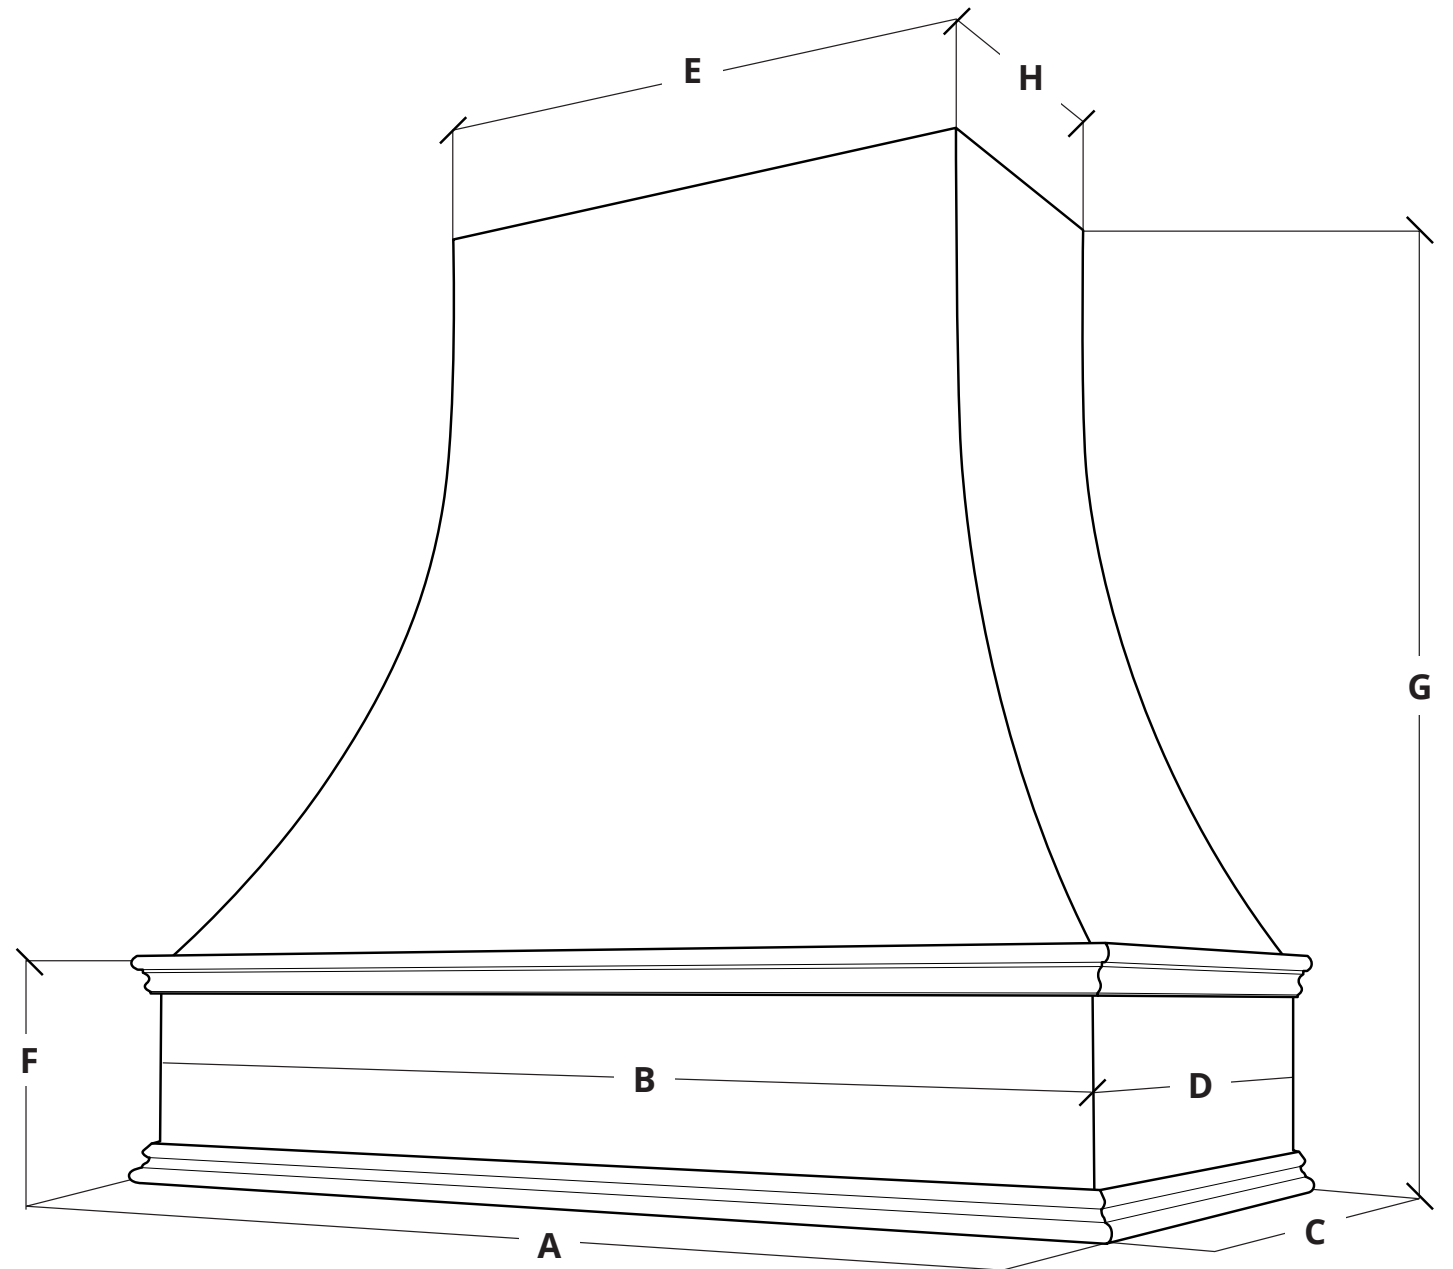

Curved

with Classic Trim

Hood Width	A	B	C	D	E
30	31.5	30	20.25	19.5	15
36	37.5	36	20.25	19.5	21
42	43.5	42	20.25	19.5	27
48	49.5	48	20.25	19.5	33

Hood Height	F	G	H
30	8.25	30	12
36	8.25	36	12
48	8.25	48	12

All dimensions are in inches.
Hoods are measured by width first, then height. Example: BL-HTSFT4230 = 42" W x 30" H.