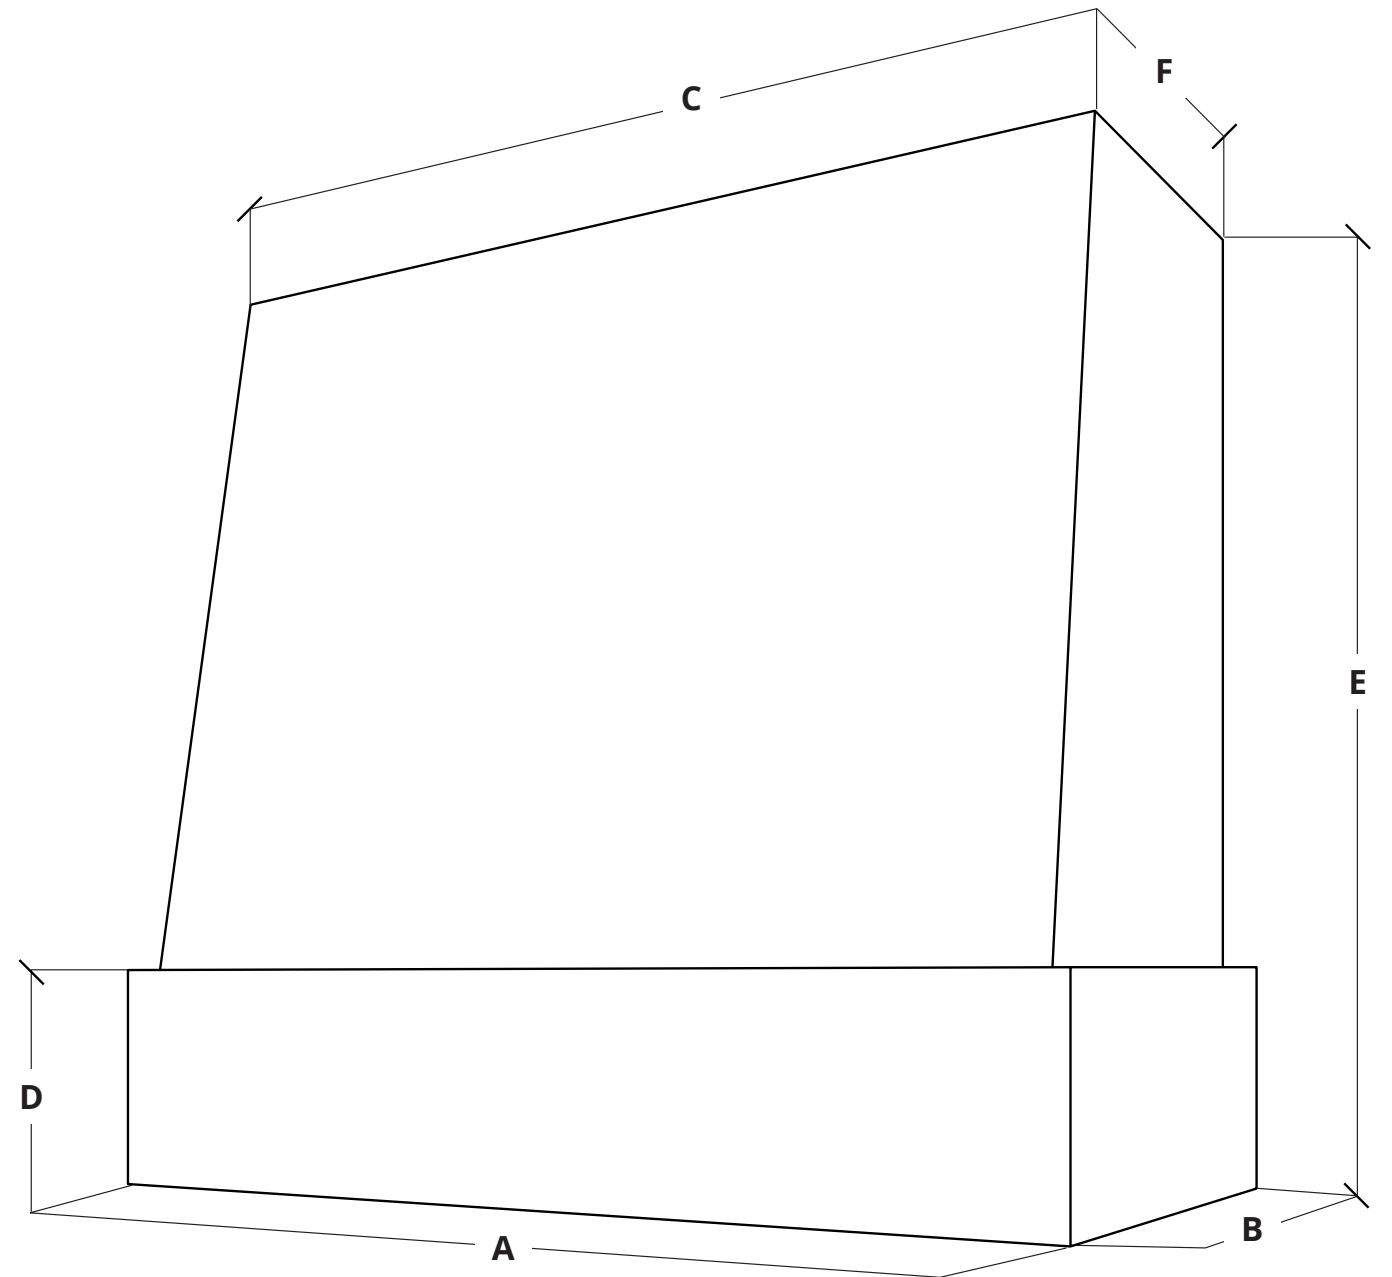

All dimensions are in inches.
Hoods are measured by width first, then height. Example: BL-HTSFT4230 = 42" W x 30" H.

Angled

with Strapping & Flat Trim

Hood Width	A	B	C	D	E
30	30.5	30	19.75	19.5	30
36	36.5	36	19.75	19.5	36
42	42.5	42	19.75	19.5	42
48	48.5	48	19.75	19.5	48

Hood Height	F	G	H
30	8.25	30	15.5
36	8.25	36	14.5
48	8.25	48	12.25

All dimensions are in inches.
Hoods are measured by width first, then height. Example: BL-HTSFT4230 = 42" W x 30" H.

Angled

with Walnut Band

Hood Width	A	B	C
30	31.5	20.25	30
36	37.5	20.25	36
42	43.5	20.25	42
48	49.5	20.25	48

Hood Height	D	E	F
30	8.25	30	15.5
36	8.25	36	14.5
48	8.25	48	12.25

All dimensions are in inches.
Hoods are measured by width first, then height. Example: BL-HTSFT4230 = 42" W x 30" H.

Box Straight

with Block Trim

Hood Width	A	B	C
30	31.5	20.25	30
36	37.5	20.25	36
42	43.5	20.25	42
48	49.5	20.25	48

Hood Height	D	E	F
30	8.25	30	19.5
36	8.25	36	19.5
48	8.25	48	19.5

All dimensions are in inches.
Hoods are measured by width first, then height. Example: BL-HTSFT4230 = 42" W x 30" H.