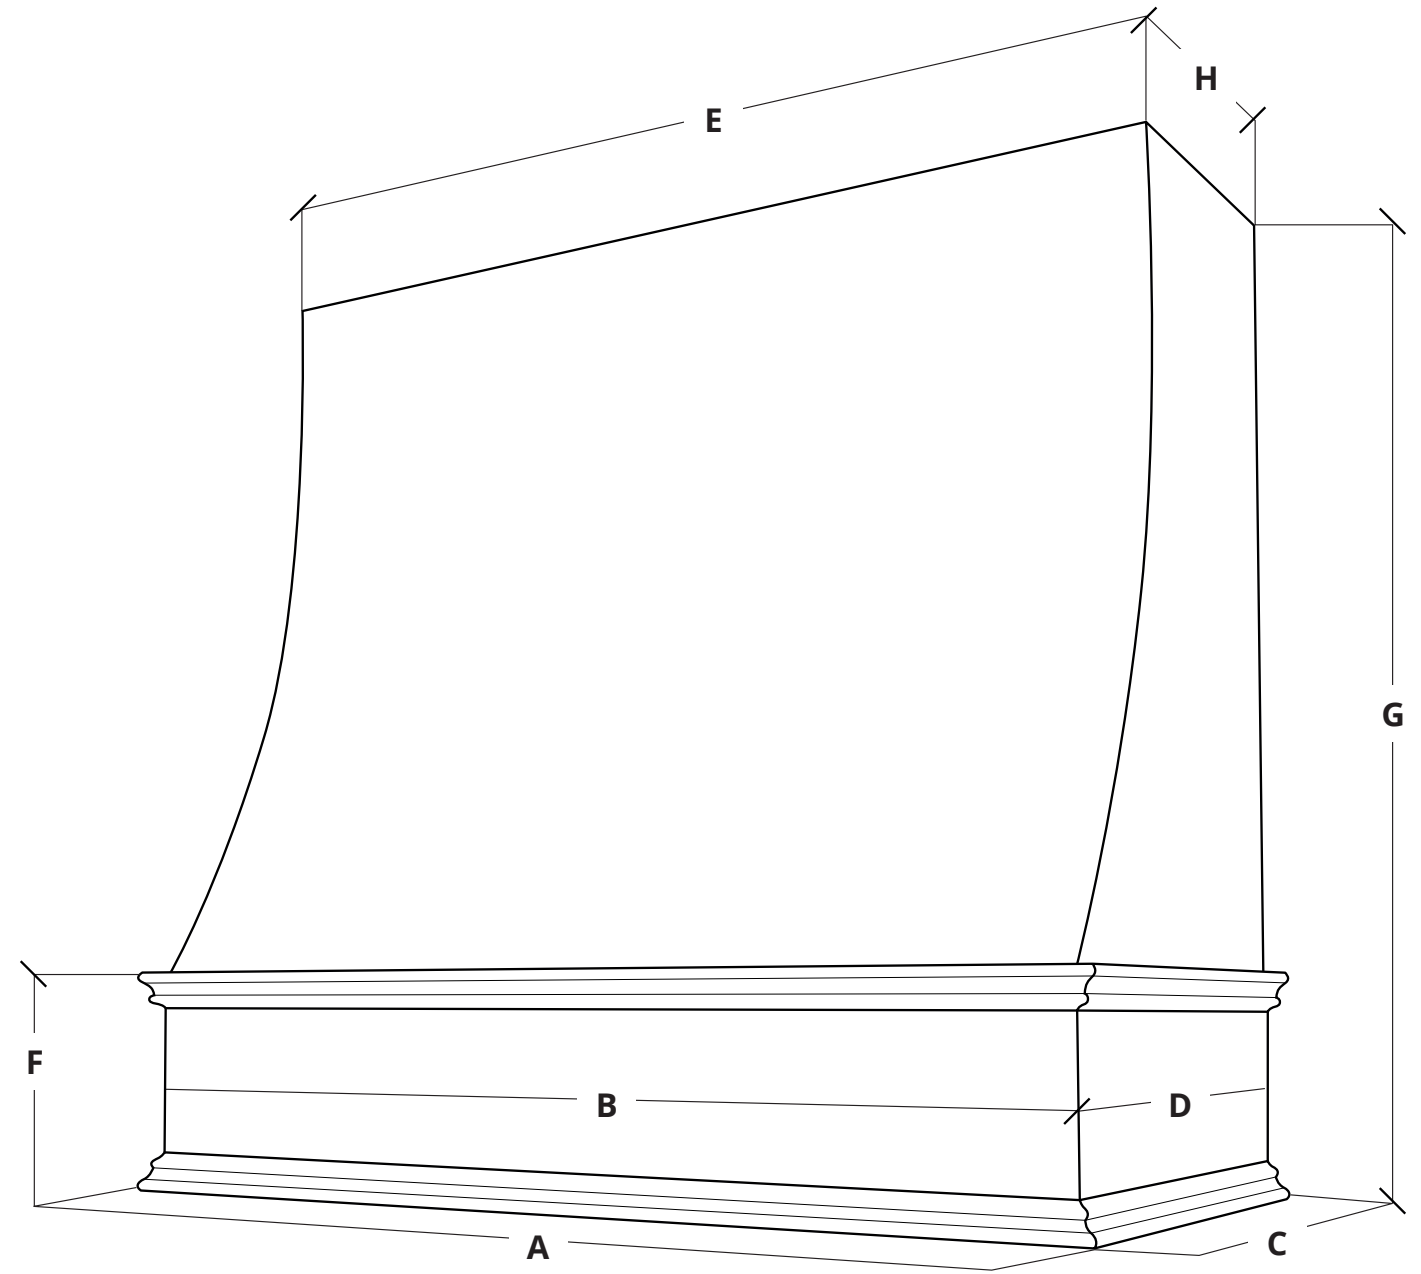

Sloped

with Classic Trim

Hood Width	A	B	C	D	E
30	31.5	30	20.25	19.5	30
36	37.5	36	20.25	19.5	36
42	43.5	42	20.25	19.5	48
48	49.5	48	20.25	19.5	48

Hood Height	F	G	H
30	8.25	30	12.25
36	8.25	36	12.25
48	8.25	48	12.25

All dimensions are in inches.
Hoods are measured by width first, then height. Example: BL-HTSFT4230 = 42" W x 30" H.