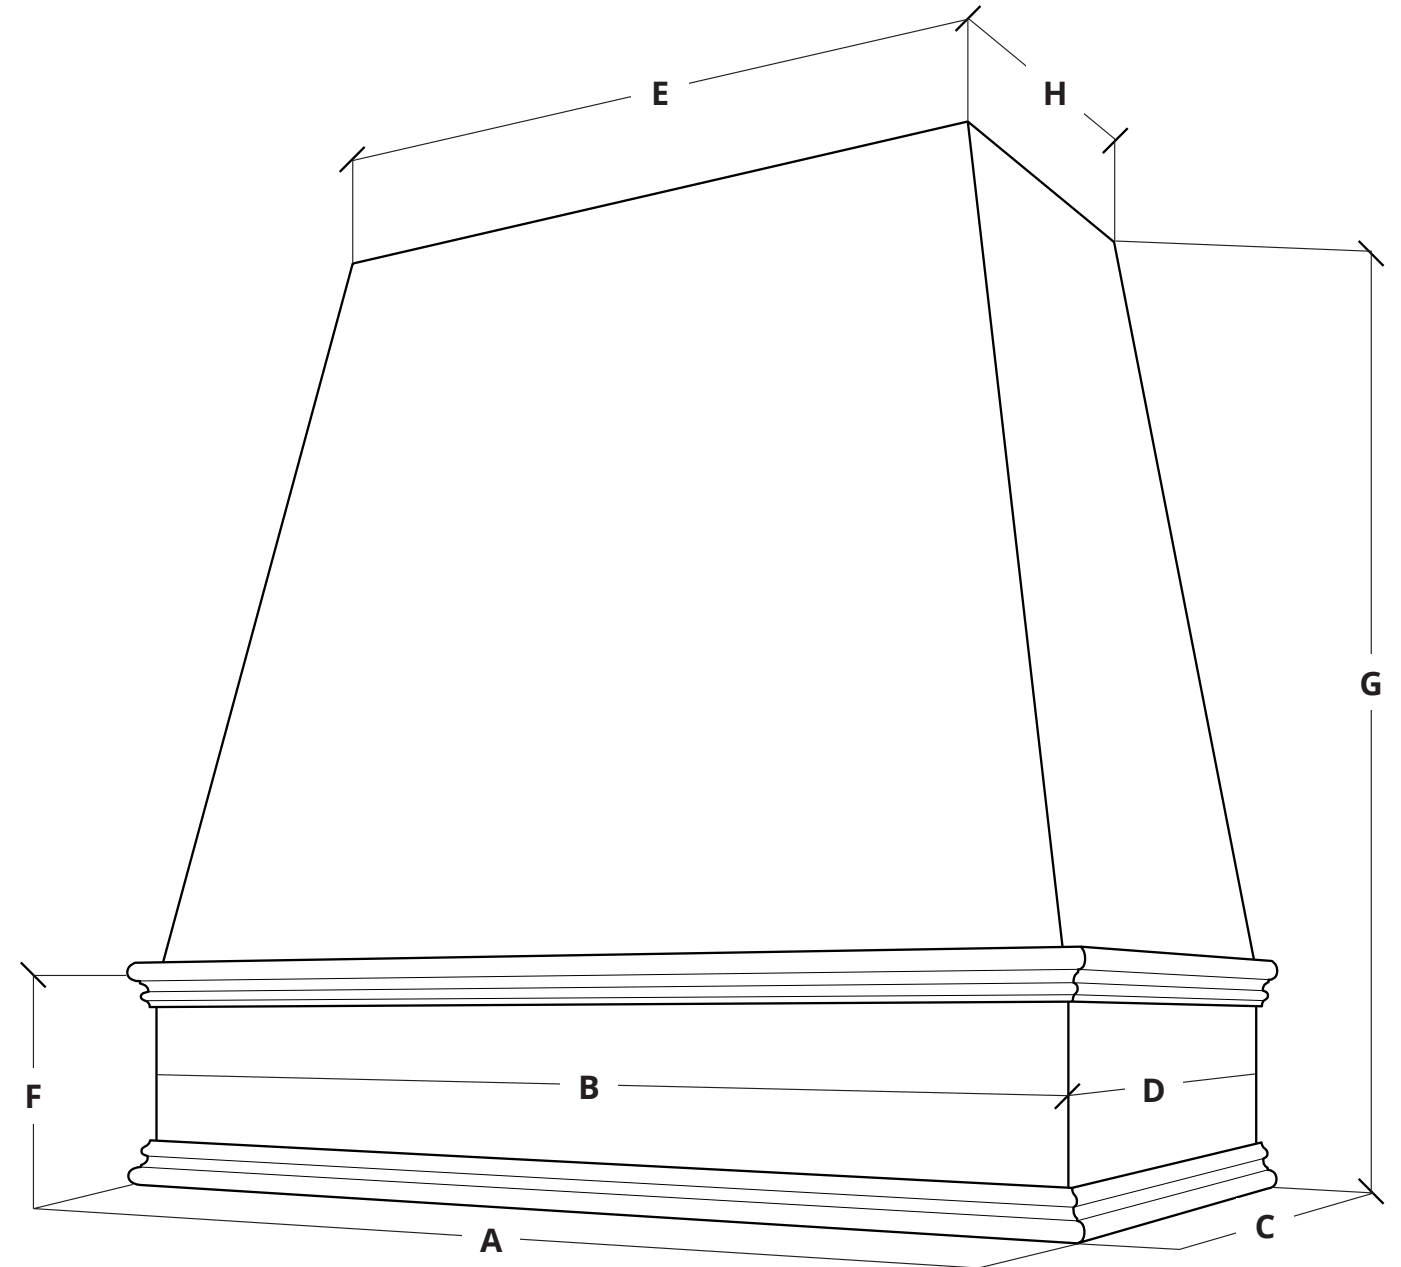

Tapered

with Classic Trim

Hood Width	A	B	C	D	E
3030	31.5	30	20.25	19.5	22.125
3036	31.5	30	20.25	19.5	20
3048	31.5	30	20.25	19.5	15.75
3630	37.5	36	20.25	19.5	16.75
3636	37.5	36	20.25	19.5	26
3648	37.5	36	20.25	19.5	21.75
4230	43.5	42	20.25	19.5	
4236	43.5	42	20.25	19.5	32
4248	43.5	42	20.25	19.5	27.75
4830	49.5	48	20.25	19.5	
4836	49.5	48	20.25	19.5	38
4848	49.5	48	20.25	19.5	33.75

Hood Height	F	G	H
30	8.25	30	16.75
36	8.25	36	14.5
48	8.25	48	12.25

All dimensions are in inches.
Hoods are measured by width first, then height. Example: BL-HTSFT4230 = 42" W x 30" H.