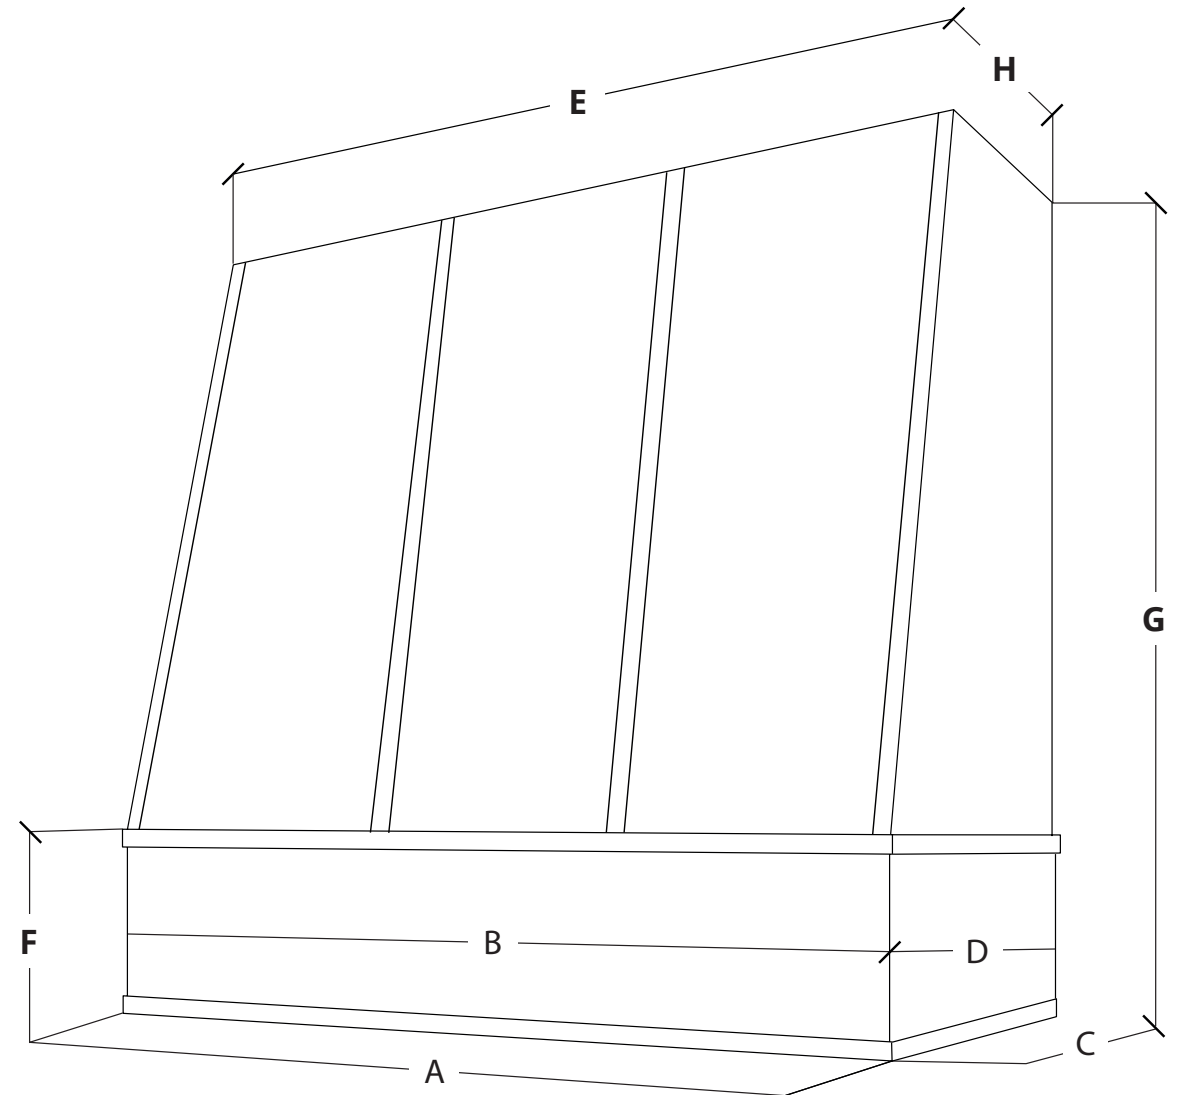

Angled

with Classic Trim

Hood Width	A	B	C	D	E
30	31.5	30	20.25	19.5	30.75
36	37.5	36	20.25	19.5	36.75
42	43.5	42	20.25	19.5	42.75
48	49.5	48	20.25	19.5	48.75

Hood Height	F	G	H
30	8.25	30	15.5
36	8.25	36	14.5
48	8.25	48	12.25

All dimensions are in inches.
Hoods are measured by width first, then height. Example: BL-HTSFT4230 = 42" W x 30" H.

Angled

with Strapping & Flat Trim

Hood Width	A	B	C	D	E
30	30.5	30	19.75	19.5	30
36	36.5	36	19.75	19.5	36
42	42.5	42	19.75	19.5	42
48	48.5	48	19.75	19.5	48

Hood Height	F	G	H
30	8.25	30	15.5
36	8.25	36	14.5
48	8.25	48	12.25

All dimensions are in inches.
Hoods are measured by width first, then height. Example: BL-HTSFT4230 = 42" W x 30" H.

Angled

with Walnut Band