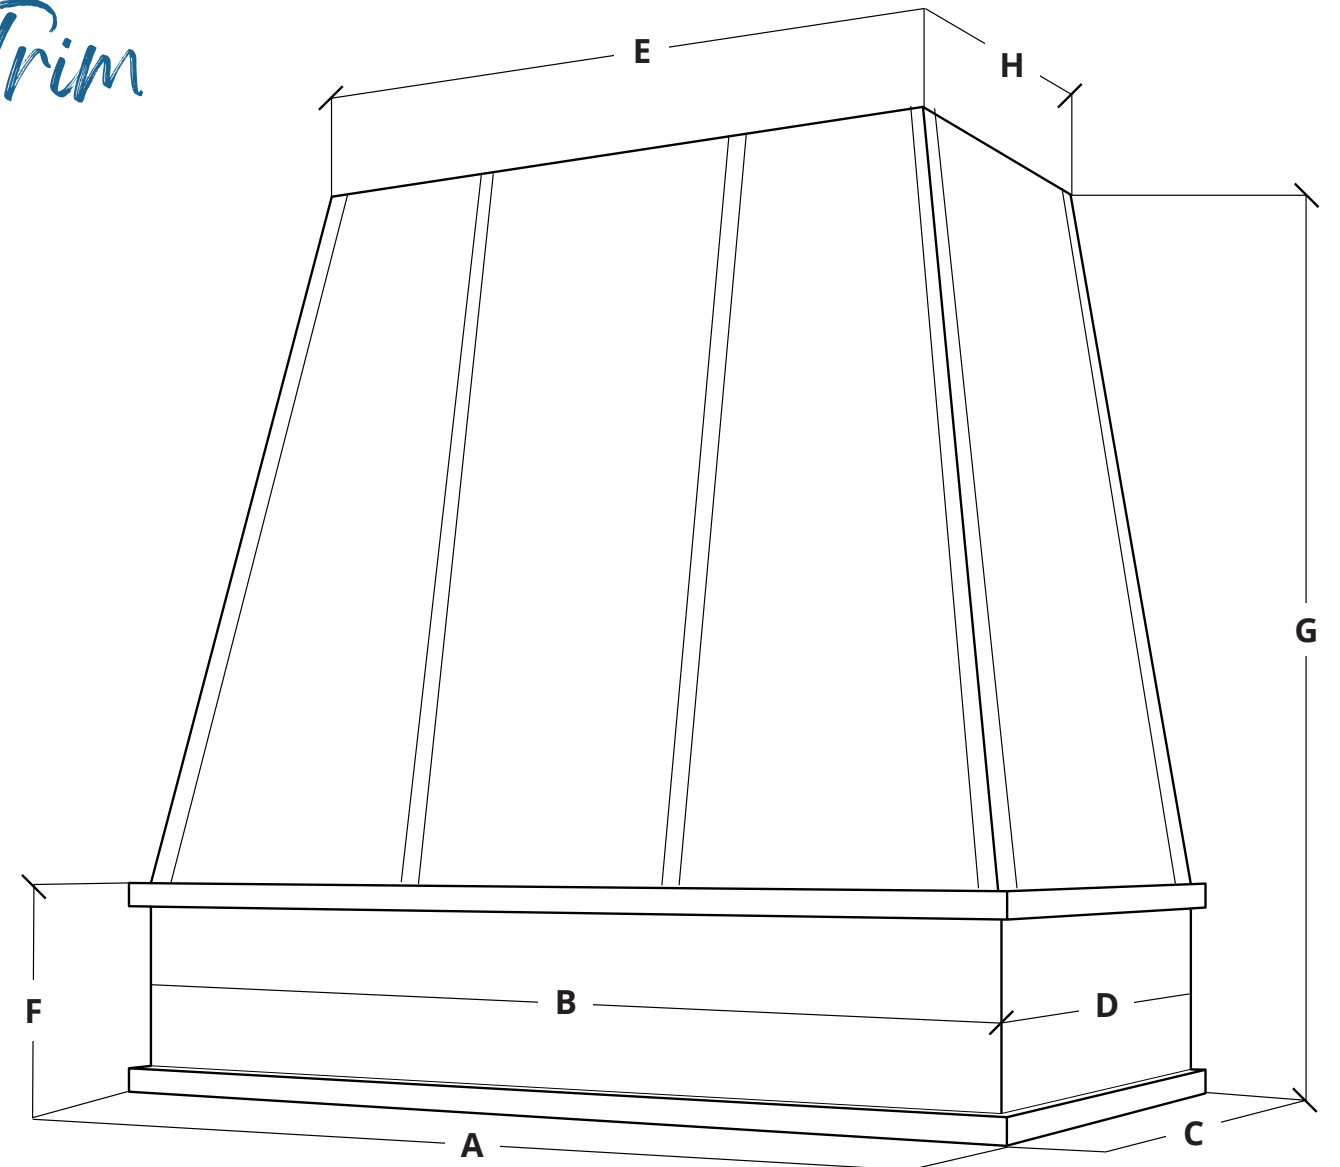

Tapered

with Strapping and Flat Trim

Hood Width	A	B	C	D	E
3030	30.5	30	19.75	19.5	22.125
3036	30.5	30	19.75	19.5	20
3048	30.5	30	19.75	19.5	15.75
3630	36.5	36	19.75	19.75	28.125
3636	36.5	36	19.75	19.75	26
3648	36.5	36	19.75	19.75	21.75
4230	42.5	42	19.75	19.75	34.125
4236	42.5	42	19.75	19.75	32
4248	42.5	42	19.75	19.75	27.75
4830	48.5	48	19.75	19.75	40.125
4836	48.5	48	19.75	19.75	38
4848	48.5	48	19.75	19.75	33.75

Hood Height	F	G	H
30	8.25	30	16.75
36	8.25	36	14.5
48	8.25	48	12.25

All dimensions are in inches.
Hoods are measured by width first, then height. Example: BL-HTSFT4230 = 42" W x 30" H.