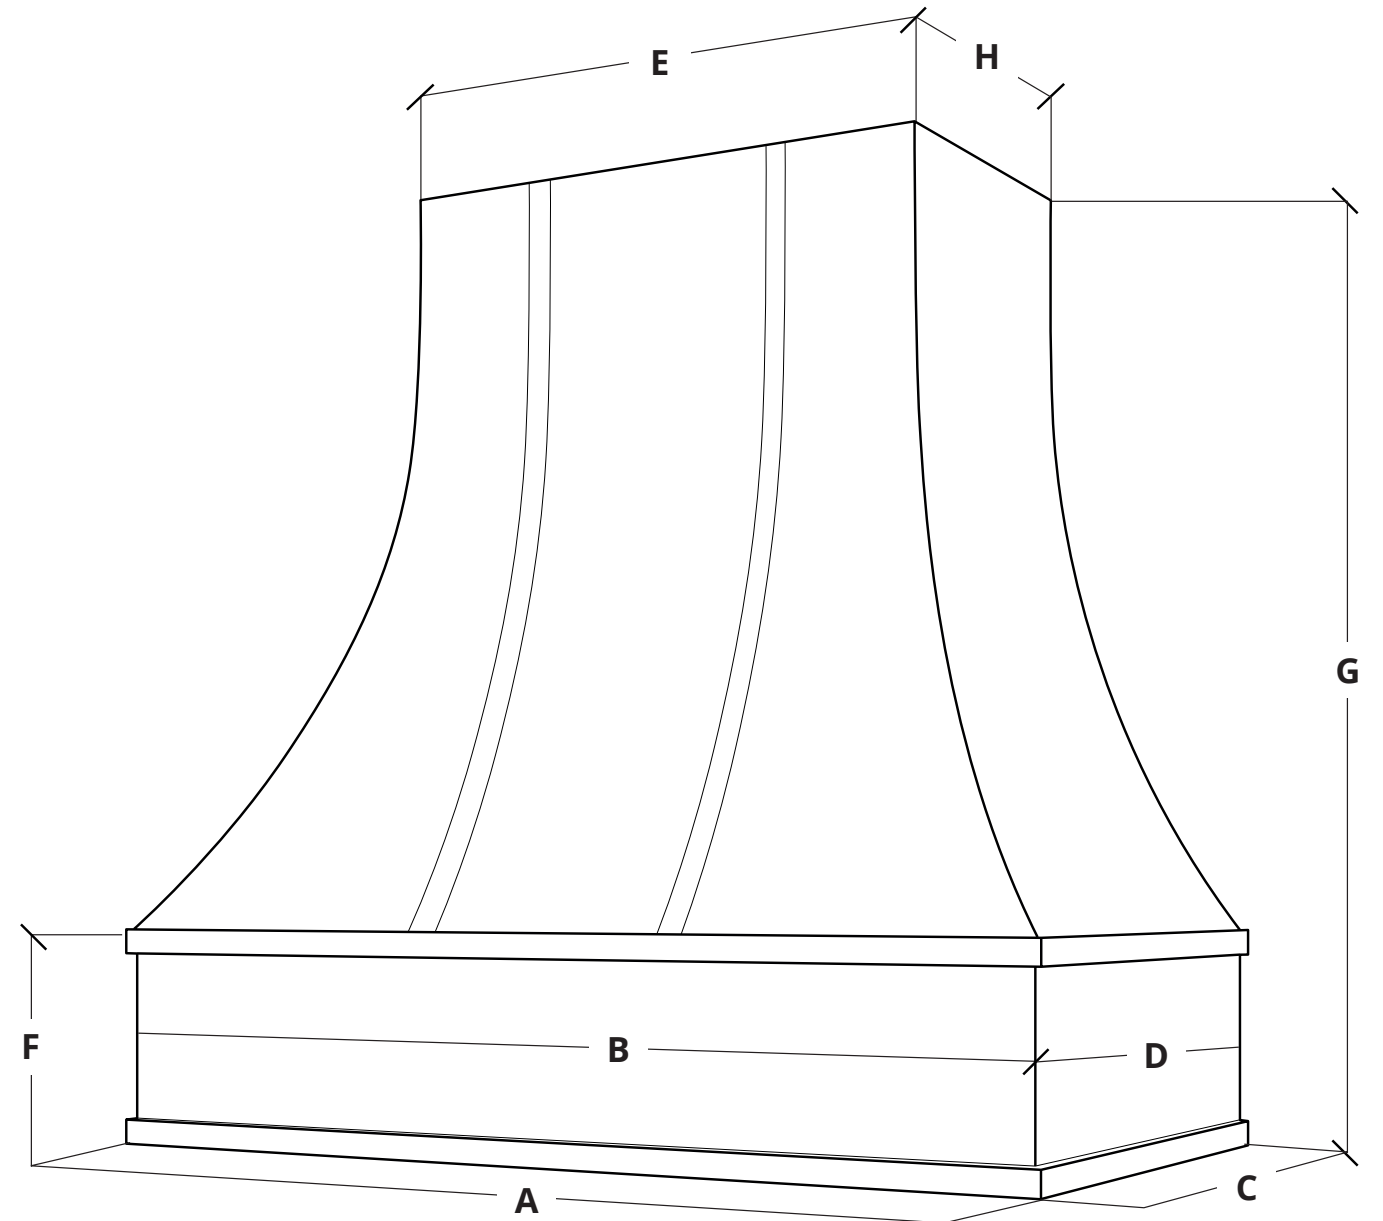

All dimensions are in inches.
Hoods are measured by width first, then height. Example: BL-HTSFT4230 = 42" W x 30" H.

Curved

with Strapping and Flat Trim

Hood Width	A	B	C	D	E
30	30.5	30	19.75	19.5	15
36	36.5	36	19.75	19.5	21
42	42.5	42	19.75	19.5	27
48	48.5	48	19.75	19.5	33

Hood Height	F	G	H
30	8.25	30	12.25
36	8.25	36	12.25
48	8.25	48	12.25

All dimensions are in inches.
Hoods are measured by width first, then height. Example: BL-HTSFT4230 = 42" W x 30" H.

Curved

with Brass Strapping

Hood Width	A	B	C	D	E
30	30.625	30	19.8125	19.5	15
36	36.625	36	19.8125	19.5	21
42	42.625	42	19.8125	19.5	27
48	48.625	48	19.8125	19.5	33

Hood Height	F	G	H
30	8.25	30	12
36	8.25 <td>36</td> <td>12</td>	36	12
48	8.25	48	12

All dimensions are in inches.
Hoods are measured by width first, then height. Example: BL-HTSFT4230 = 42" W x 30" H.

Sloped

with Classic Trim

Hood Width	A	B	C	D	E
30	31.5	30	20.25	19.5	30
36	37.5	36	20.25	19.5	36
42	43.5	42	20.25	19.5	48
48	49.5	48	20.25	19.5	48