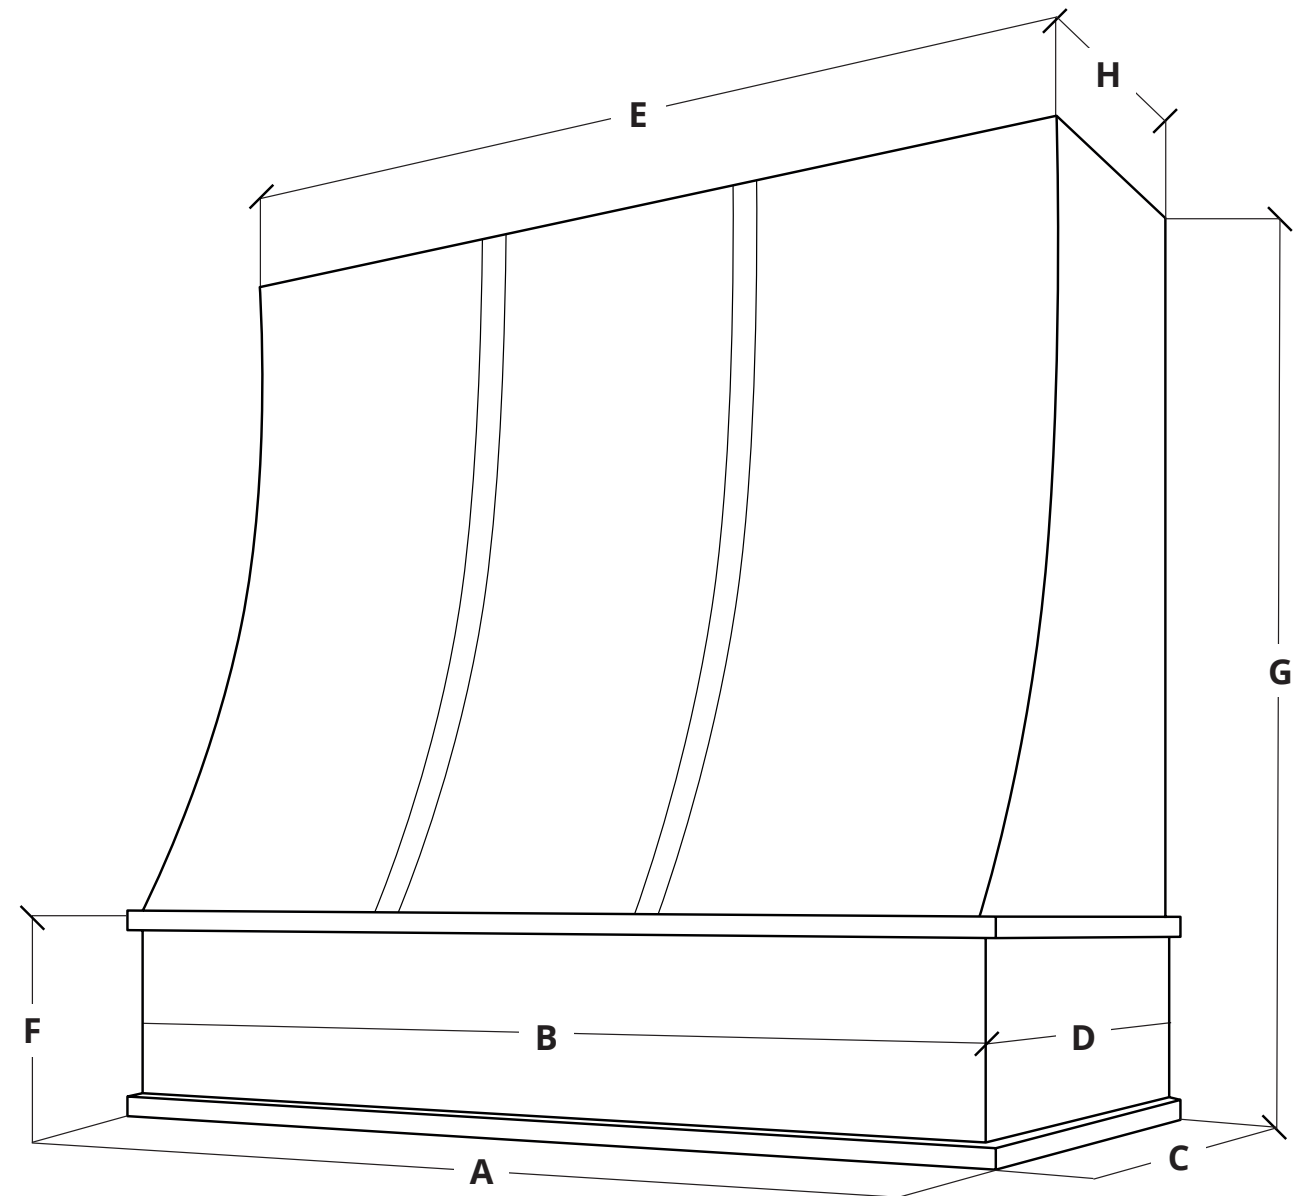

All dimensions are in inches.
Hoods are measured by width first, then height. Example: BL-HTSFT4230 = 42" W x 30" H.

Sloped

with Classic Trim

Hood Width	A	B	C	D	E
30	31.5	30	20.25	19.5	30
36	37.5	36	20.25	19.5	36
42	43.5	42	20.25	19.5	48
48	49.5	48	20.25	19.5	48

Hood Height	F	G	H
30	8.25	30	12.25
36	8.25	36	12.25
48	8.25	48	12.25

All dimensions are in inches.
Hoods are measured by width first, then height. Example: BL-HTSFT4230 = 42" W x 30" H.

Sloped

with Brass Strapping

Hood Width	A	B	C	D	E
30	30.625	30	19.8125	19.5	30
36	36.625	36	19.8125	19.5	36
42	42.625	42	19.8125	19.5	48
48	48.625	48	19.8125	19.5	48

Hood Height	F	G	H
30	8.25	30	12.25
36	8.25	36	12.25
48	8.25	48	12.25

All dimensions are in inches.
 Hoods are measured by width first, then height. Example: BL-HTSFT4230 = 42" W x 30" H.

Sloped

with Strapping & Flat Trim

Hood Width	A	B	C	D	E
30	30.5	30	19.75	19.5	30
36	36.5	36	19.75	19.5	36
42	42.5	42	19.75	19.5	48
48	48.5	48	19.75	19.5	48