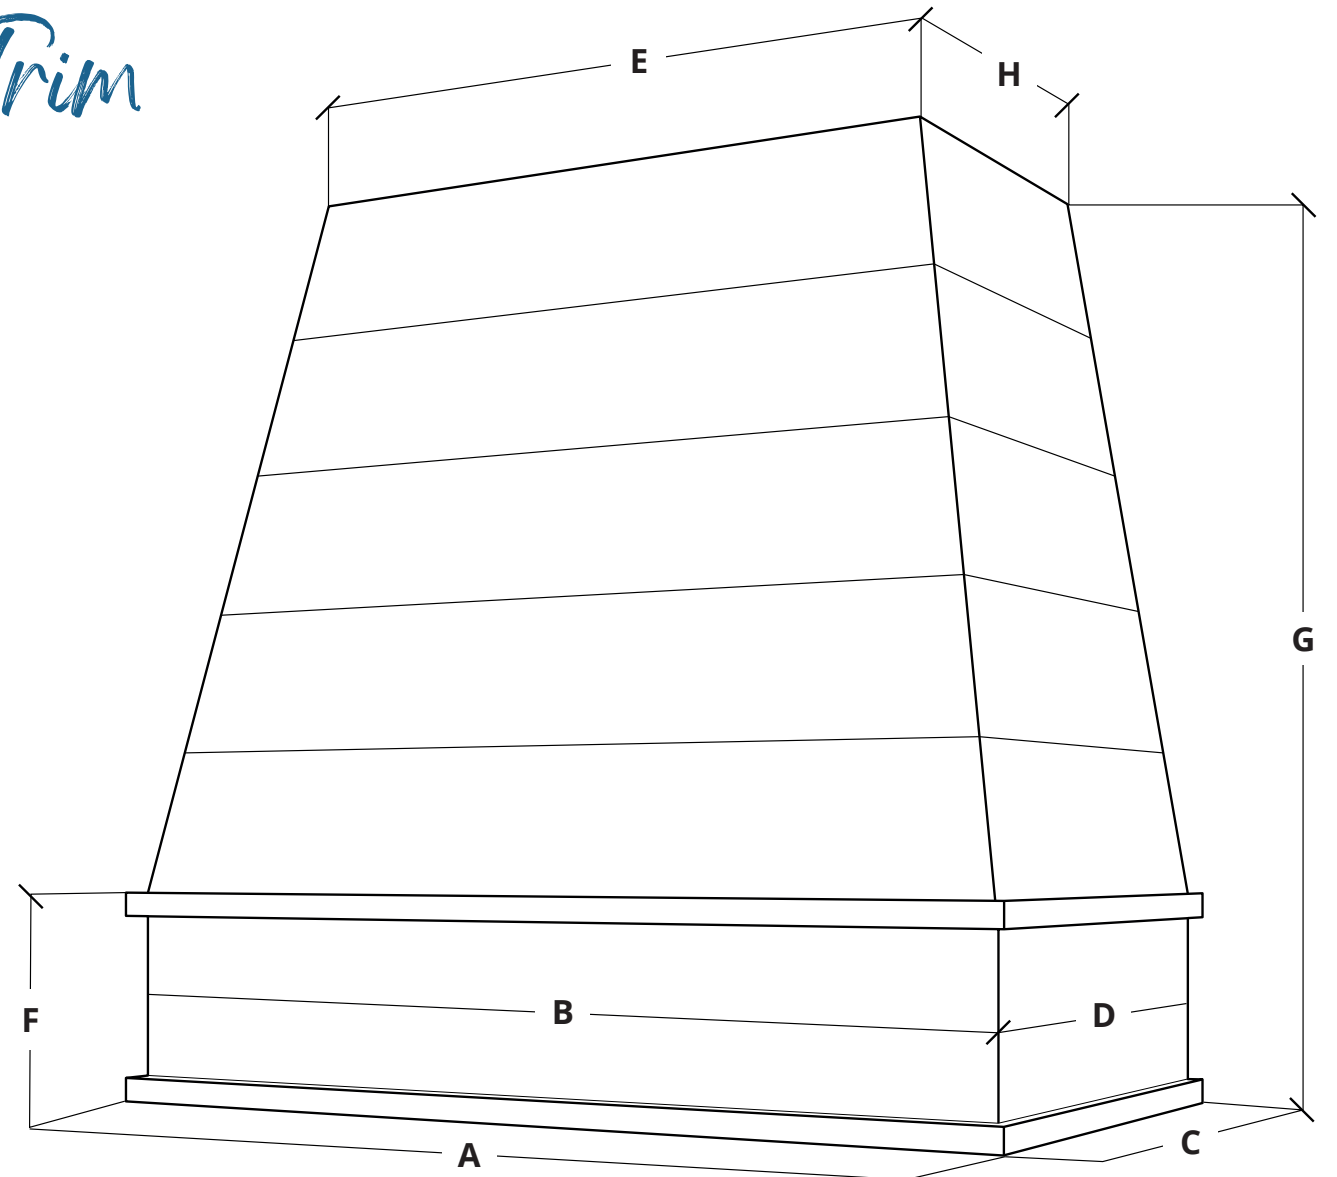

Tapered

with Shiplap and Block Trim

Hood Width	A	B	C	D	E
3030	31.5	30	20.25	19.5	22.125
3036	31.5	30	20.25	19.5	20
3048	31.5	30	20.25	19.5	15.75
3630	37.5	36	20.25	19.5	28.125
3636	37.5	36	20.25	19.5	26
3648	37.5	36	20.25	19.5	21.75
4230	43.5	42	20.25	19.5	34.125
4236	43.5	42	20.25	19.5	32
4248	43.5	42	20.25	19.5	27.75
4830	49.5	48	20.25	19.5	40.125
4836	49.5	48	20.25	19.5	38
4848	49.5	48	20.25	19.5	33.75

Hood Height	F	G	H
30	8.25	30	16.75
36	8.25	36	14.5
48	8.25	48	12.25

All dimensions are in inches.
Hoods are measured by width first, then height. Example: BL-HTSFT4230 = 42" W x 30" H.