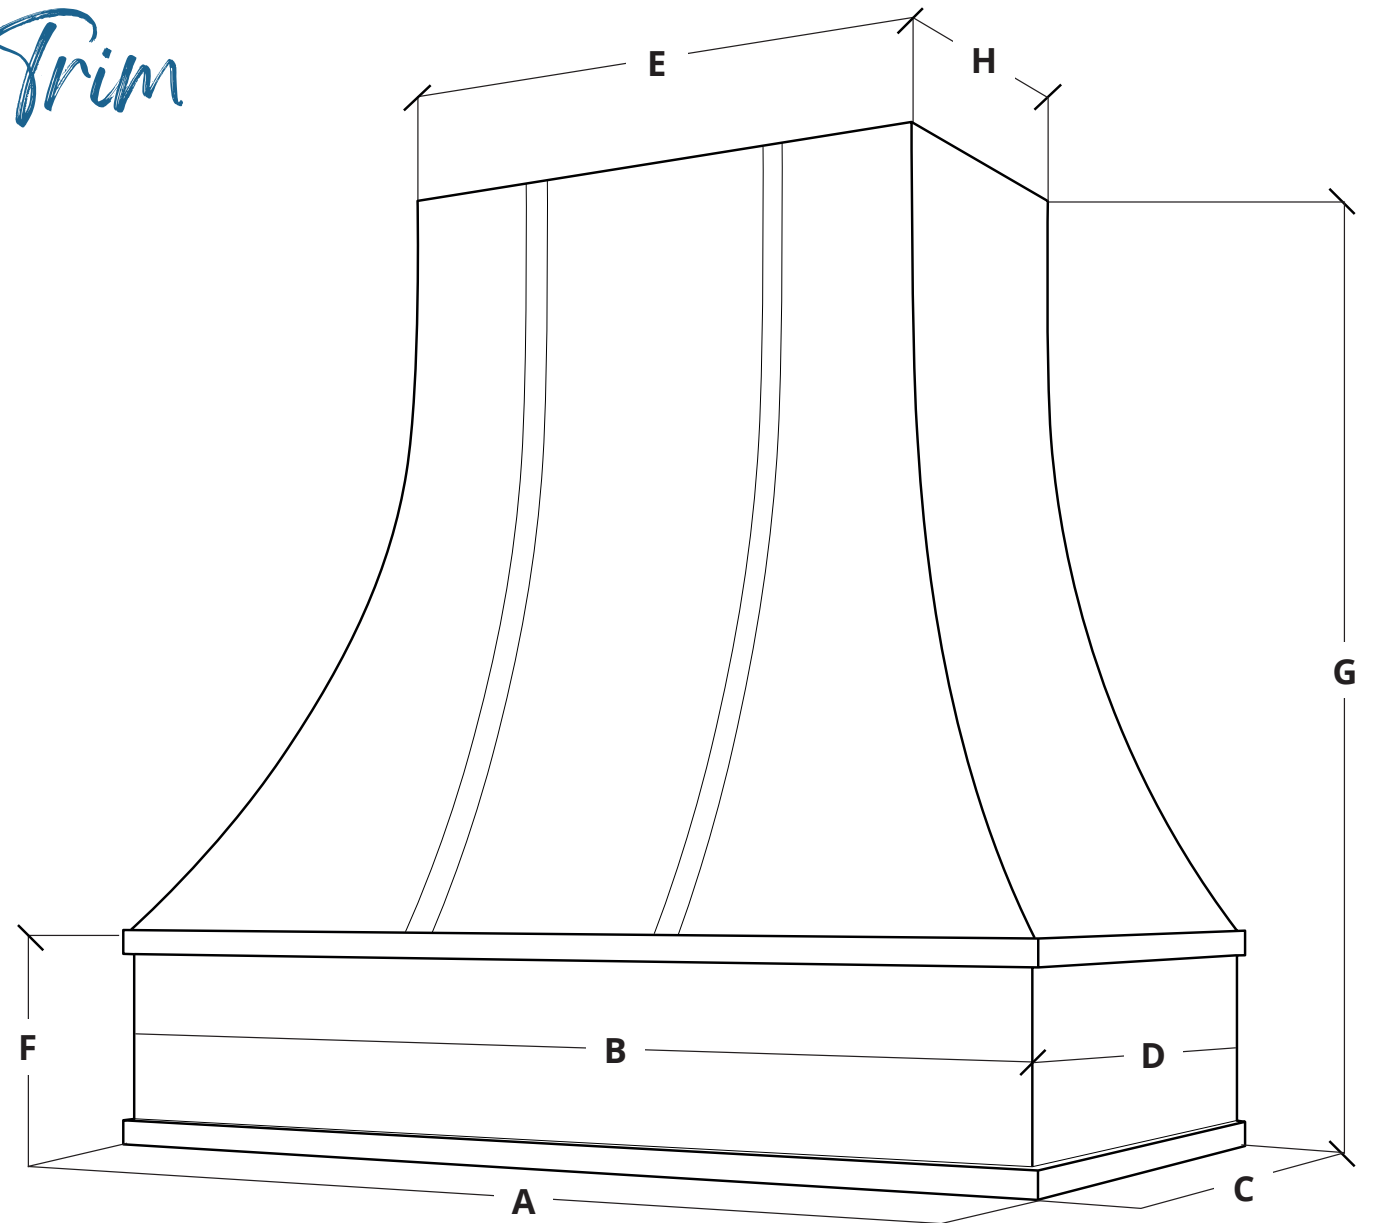

Curved

with Strapping and Flat Trim

Hood Width	A	B	C	D	E
30	30.5	30	19.75	19.5	15
36	36.5	36	19.75	19.5	21
42	42.5	42	19.75	19.5	27
48	48.5	48	19.75	19.5	33

Hood Height	F	G	H
30	8.25	30	12.25
36	8.25	36	12.25
48	8.25	48	12.25

All dimensions are in inches.
Hoods are measured by width first, then height. Example: BL-HTSFT4230 = 42" W x 30" H.