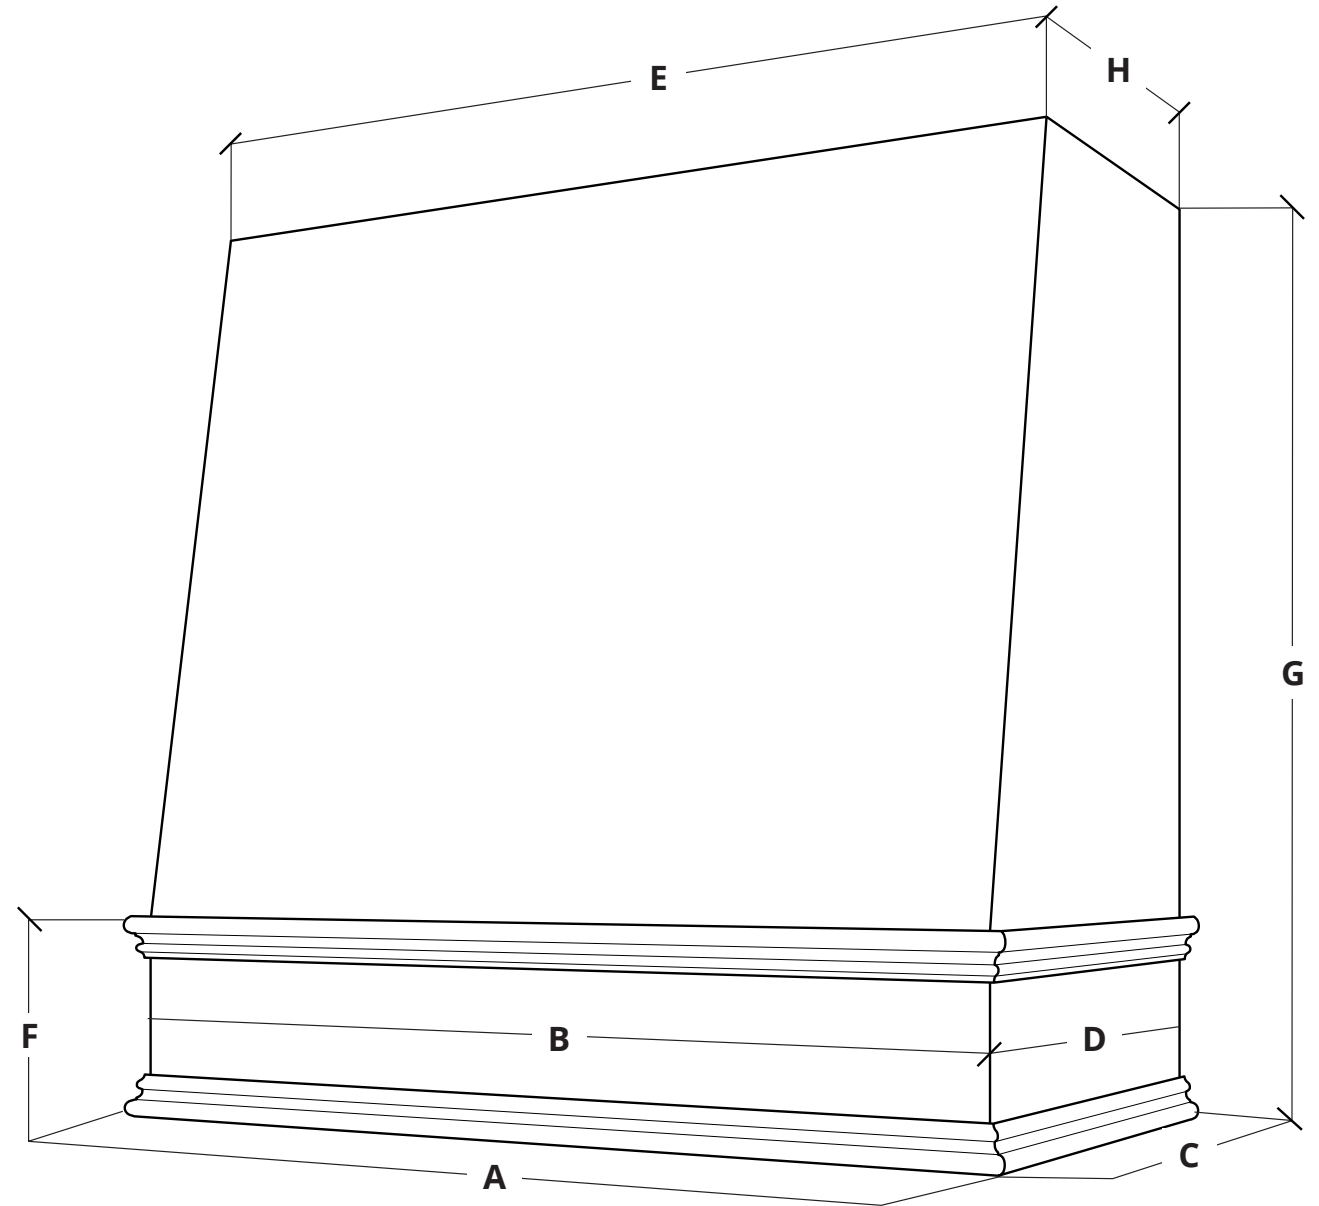

Angled

with Classic Trim

Hood Width	A	B	C	D	E
30	31.5	30	20.25	19.5	30.75
36	37.5	36	20.25	19.5	36.75
42	43.5	42	20.25	19.5	42.75
48	49.5	48	20.25	19.5	48.75

Hood Height	F	G	H
30	8.25	30	15.5
36	8.25	36	14.5
48	8.25	48	12.25

All dimensions are in inches.
Hoods are measured by width first, then height. Example: BL-HTSFT4230 = 42" W x 30" H.

Angled

with Strapping & Flat Trim

Hood Width	A	B	C	D	E
30	30.5	30	19.75	19.5	30
36	36.5	36	19.75	19.5	36
42	42.5	42	19.75	19.5	42
48	48.5	48	19.75	19.5	48

Hood Height	F	G	H
30	8.25	30	15.5
36	8.25	36	14.5
48	8.25	48	12.25

All dimensions are in inches.
Hoods are measured by width first, then height. Example: BL-HTSFT4230 = 42" W x 30" H.

Angled

with Walnut Band