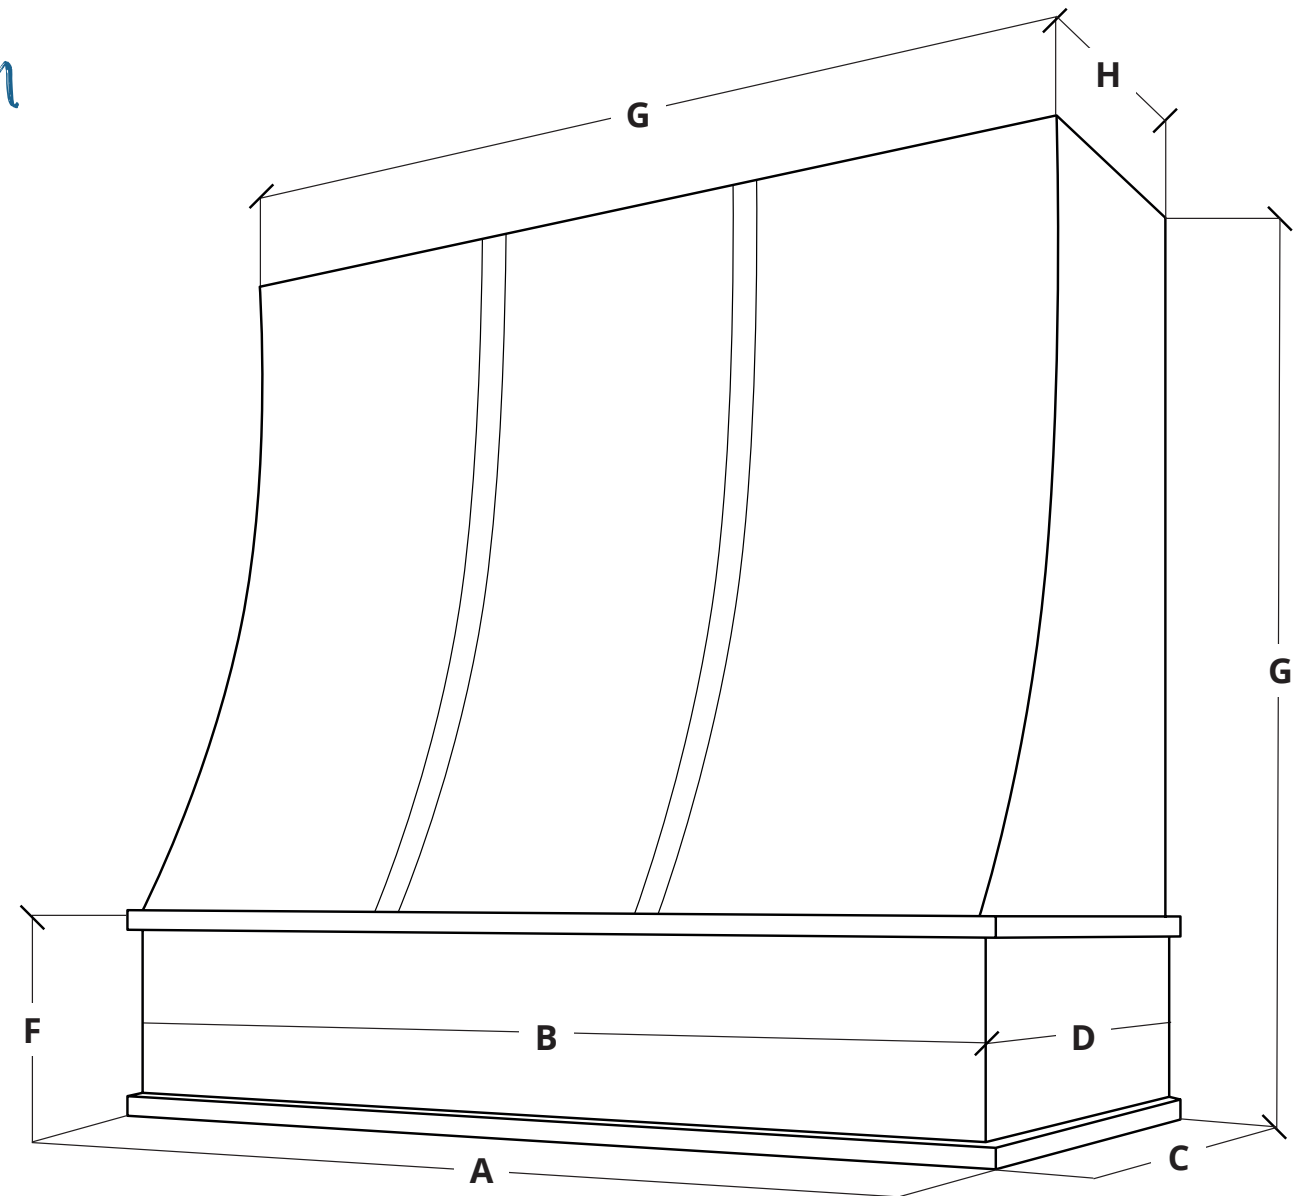

Sloped

with Strapping & Flat Trim

Hood Width	A	B	C	D	E
30	30.5	30	19.75	19.5	30
36	36.5	36	19.75	19.5	36
42	42.5	42	19.75	19.5	48
48	48.5	48	19.75	19.5	48

Hood Height	F	G	H
30	8.25	30	12.25
36	8.25	36	12.25
48	8.25	48	12.25

All dimensions are in inches.
Hoods are measured by width first, then height. Example: BL-HTSFT4230 = 42" W x 30" H.