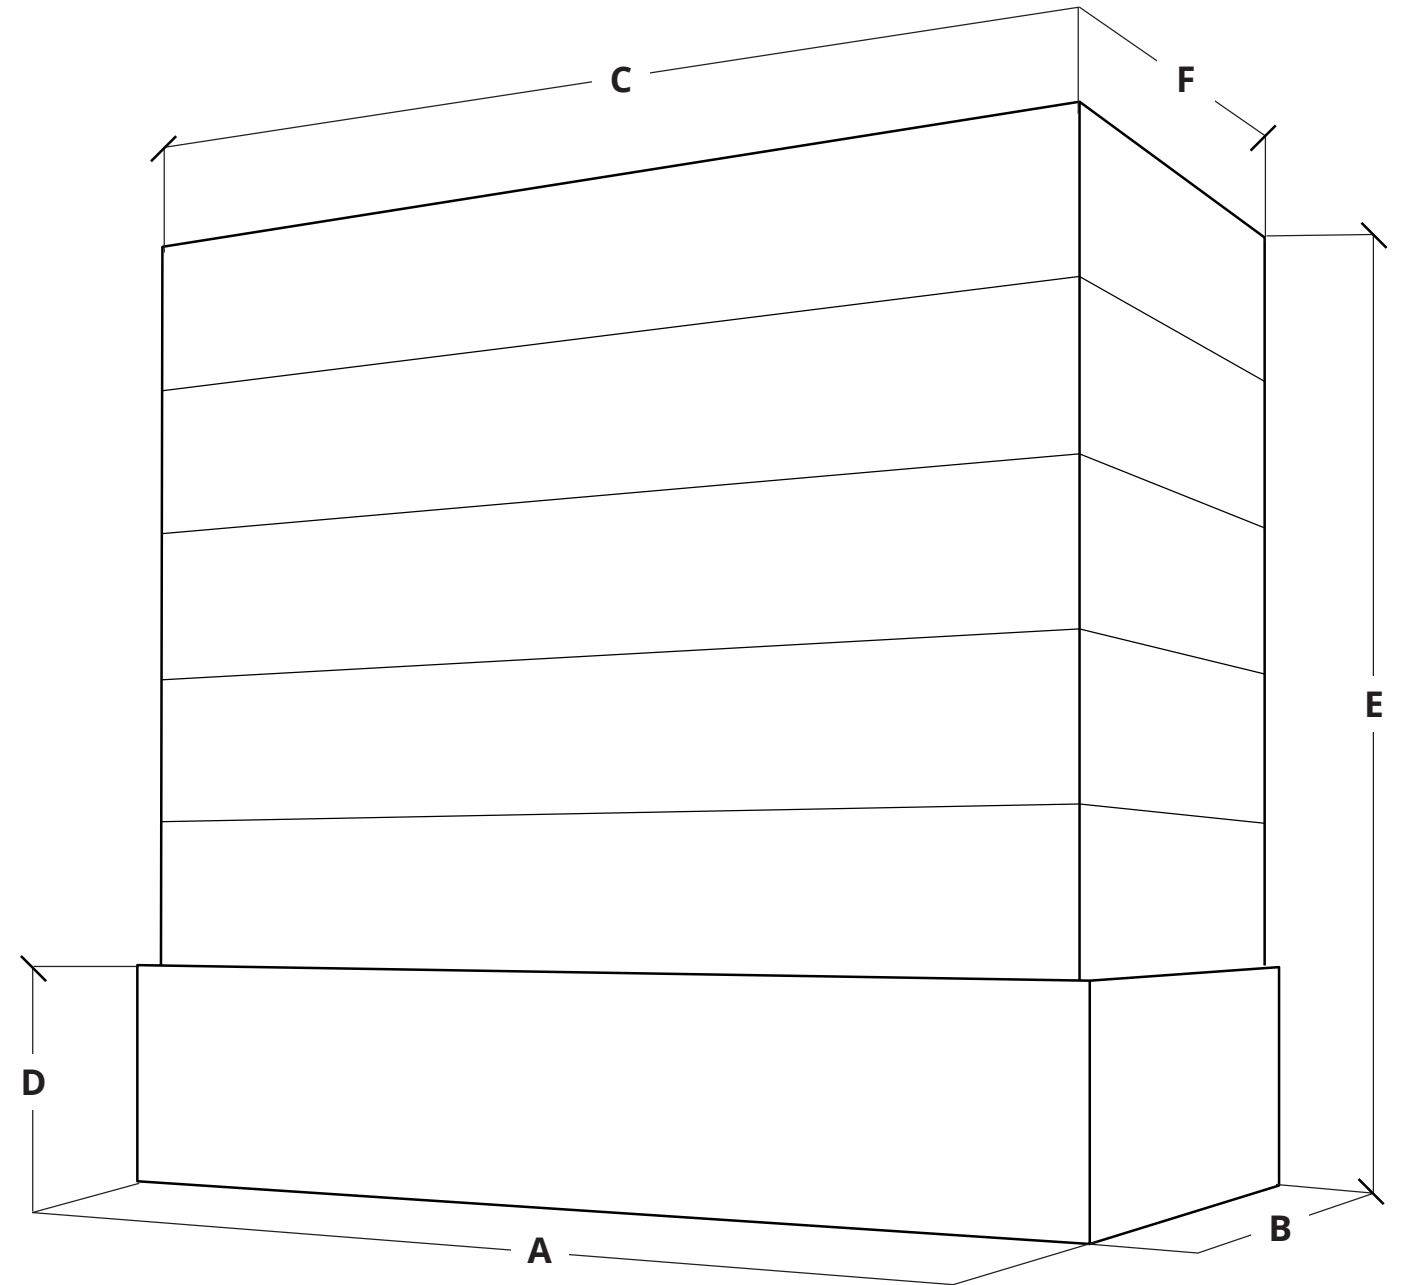

Hood Height	F	G	H
30	8.25	30	15.5
36	8.25	36	14.5
48	8.25	48	12.25

All dimensions are in inches.
Hoods are measured by width first, then height. Example: BL-HTSFT4230 = 42" W x 30" H.

Angled

with Walnut Band

Hood Width	A	B	C
30	31.5	20.25	30
36	37.5	20.25	36
42	43.5	20.25	42
48	49.5	20.25	48

Hood Height	D	E	F
30	8.25	30	15.5
36	8.25	36	14.5
48	8.25	48	12.25

All dimensions are in inches.
Hoods are measured by width first, then height. Example: BL-HTSFT4230 = 42" W x 30" H.

Box Straight

with Block Trim

Hood Width	A	B	C
30	31.5	20.25	30
36	37.5	20.25	36
42	43.5	20.25	42
48	49.5	20.25	48

Hood Height	D	E	F
30	8.25	30	19.5
36	8.25	36	19.5
48	8.25	48	19.5

All dimensions are in inches.
Hoods are measured by width first, then height. Example: BL-HTSFT4230 = 42" W x 30" H.

Box Shiplap

with Walnut Band

Hood Width	A	B	C
30	31.5	20.25	30
36	37.5	20.25	36
42	43.5	20.25	42
48	49.5	20.25	48

Hood Height	D	E	F
30	8.25	30	19.5
36	8.25	36	19.5
48	8.25	48	19.5

All dimensions are in inches.
Hoods are measured by width first, then height. Example: BL-HTSFT4230 = 42" W x 30" H.