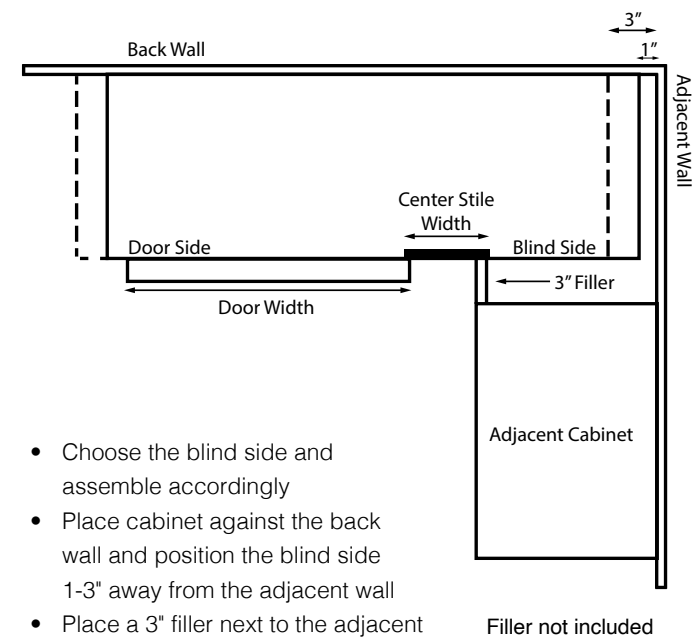

Cabinets shown in Oslo White

Cabinets shown in Shaker Sand

Cabinets shown in Oslo Oak

Installing a Blind Wall Cabinet

Proper installation ensures that the doors will open and show correct reveal

- Choose the blind side and assemble accordingly
- Place cabinet against the back wall and position the blind side 1-3" away from the adjacent wall
- Place a 3" filler next to the adjacent cabinet so door can operate