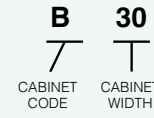

Base Cabinet Coding

Notes:

- Standard base cabinets are 24" deep and 34.5" high.
- Add door thickness for total cabinet depth.
- Oslo has a single drawer on cabinets up to 36."
- Builder Series comes standard with slab drawer front and can be upgraded to soft-close on assembled orders.
- Shaker White comes standard with slab drawer front but can be upgraded to 5-piece.