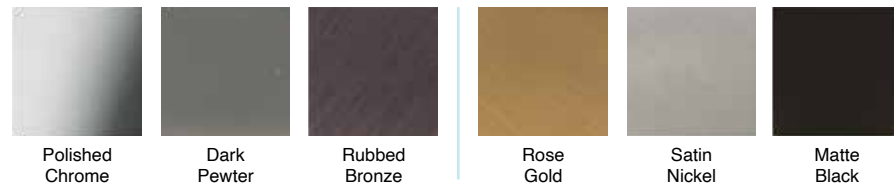

AVAILABLE FINISHES

Appliance pulls available in these options only.