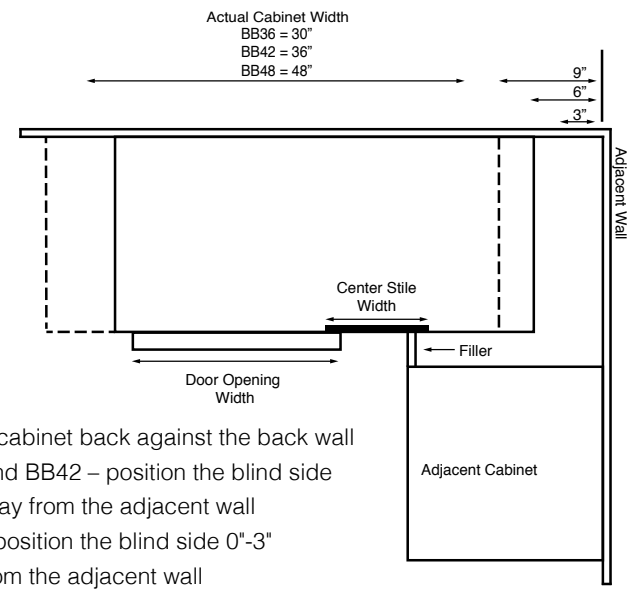

Installing a Blind Base Cabinet

Proper installation ensures that the drawer will clear hardware, and doors will open, and show correct reveal

- Place the cabinet back against the back wall
  - BB36 and BB42 – position the blind side 6"-9" away from the adjacent wall
  - BB48 - position the blind side 0"-3" away from the adjacent wall
- Place at least a 3" filler next to adjacent cabinet

*Filler not included