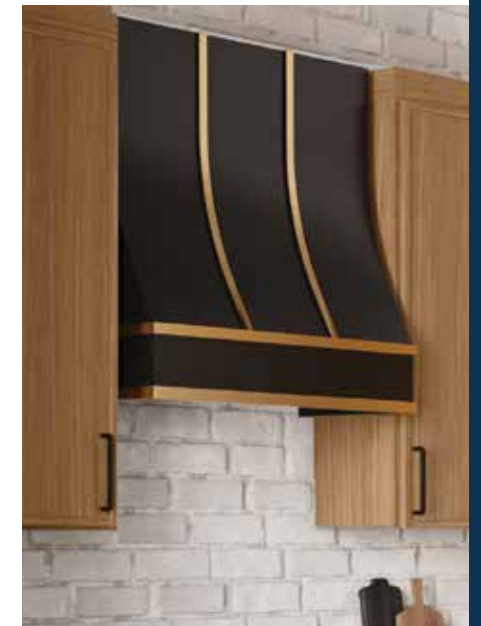

Sloped w/ Strapping Flat Trim

Tapered Classic Trim

Tapered w/ Shiplap Block Trim

Tapered w/ Strapping Flat Trim

Sloped w/ Brass Strapping

Broan (300 & 400 CFM)

Tradewind (390, 400, 600, and 1200CFM)

AVAILABLE FINISHES