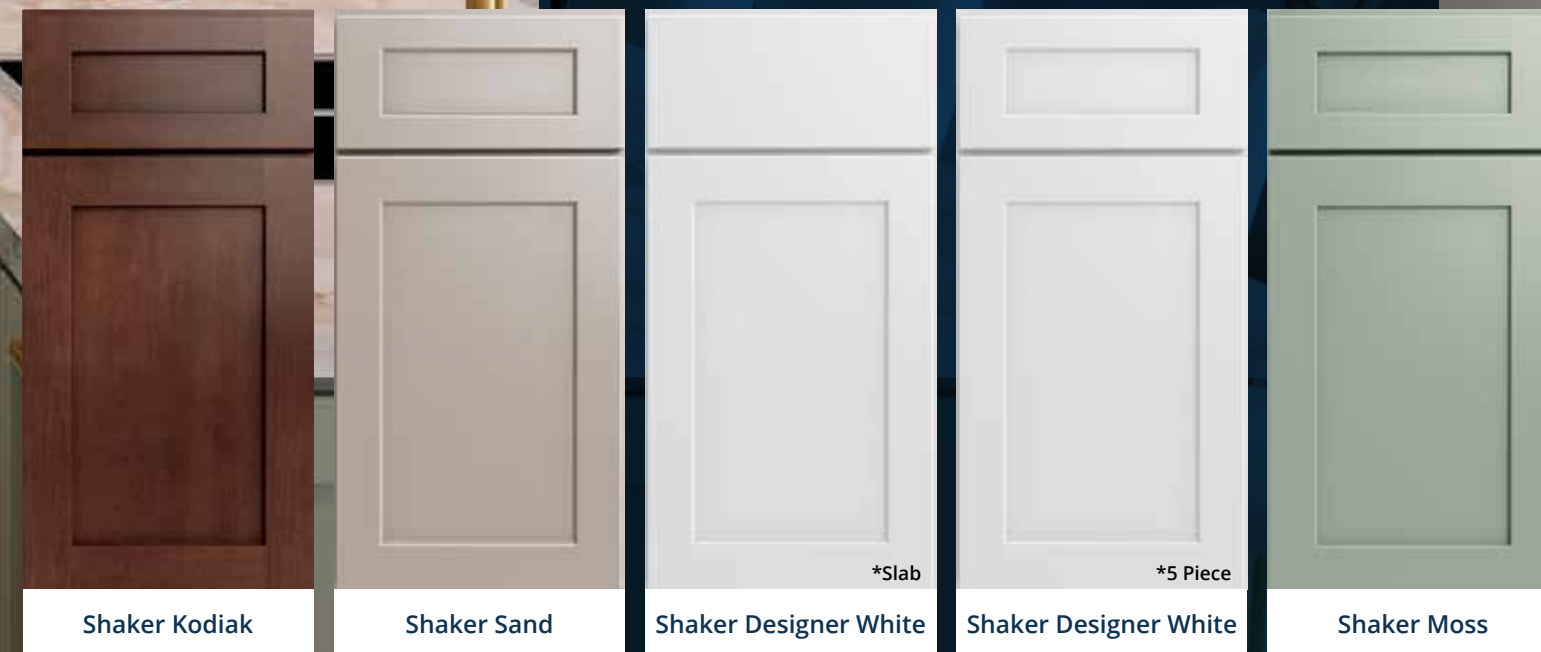

Brooklyn

This transitional profile blends effortlessly with styles ranging from modern to rustic to traditional. Available in Bright White, Gray, Fawn, Slate, and Midnight, its versatile finishes can be mixed and matched to create added depth, contrast, and visual impact.