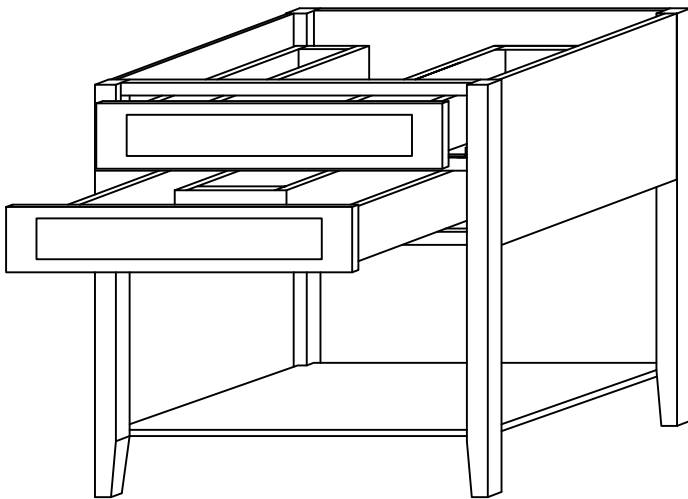

Kitchen Cabinet Distributors

NEW

36" OPEN SHELF VANITY SINK BASE

Item Code	Outer Dimensions			Top Opening		Top Drawer Size	
	W	H	D	W	B	W	H
VSBOS36	36"	34.5"	21"	29"	5.75"	31.5"	6.75"

- Both drawers U-shaped to accommodate plumbing
- Adjustable metal feet included
- Sides and back 3/4" plywood construction
- Sturdy 3/4" bottom shelf
- Available flat pack or assembled