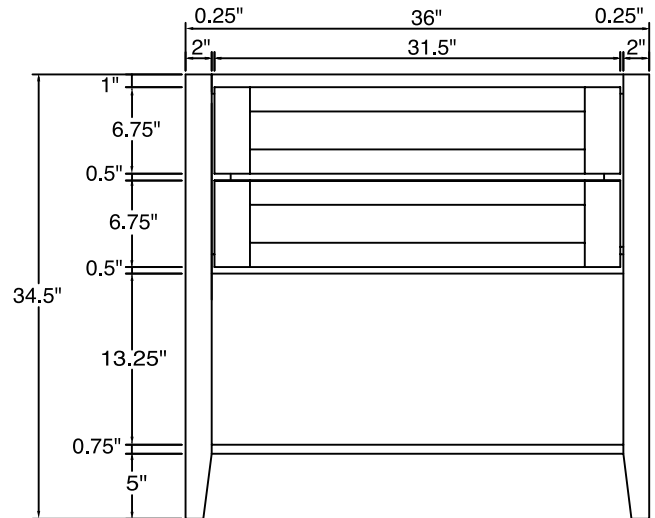

Kitchen Cabinet Distributors

NEW

36" OPEN SHELF VANITY SINK BASE

Item Code	Outer Dimensions			Top Opening		Top Drawer Size	
	W	H	D	W	B	W	H
VSBOS36	36"	34.5"	21"	29"	5.75"	31.5"	6.75"

- Both drawers U-shaped to accommodate plumbing
- Adjustable metal feet included
- Sides and back 3/4" plywood construction
- Sturdy 3/4" bottom shelf
- Available flat pack or assembled