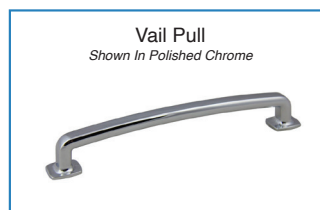

GIVE YOUR CUSTOMERS MORE WITH Perfect Pairings, Decorative Hardware Collection By KCD, now with matching hardware for appliances and our new line of floating shelves.

Feature Highlights:

- Premium finish will last a lifetime
- Lifetime warranty
- Solid carbon steel and zinc alloy for excellent durability

Feature Floating Shelves Highlights:

- Three finish options in five lengths
- Invisible mounting
- Versatile organization solutions

PERFECT

PAIRINGS

Discover The Perfect Pairing

KCD's Decorative Hardware Collection is designed to provide the perfect complement to our cabinet door styles. The expansive assortment of possibilities will make it easy to find the perfect pair.

Available Finishes

Rose Gold

Satin Nickel

Matte Black

Polished Chrome

Dark Pewter

Brushed Bronze

Appliance Pulls